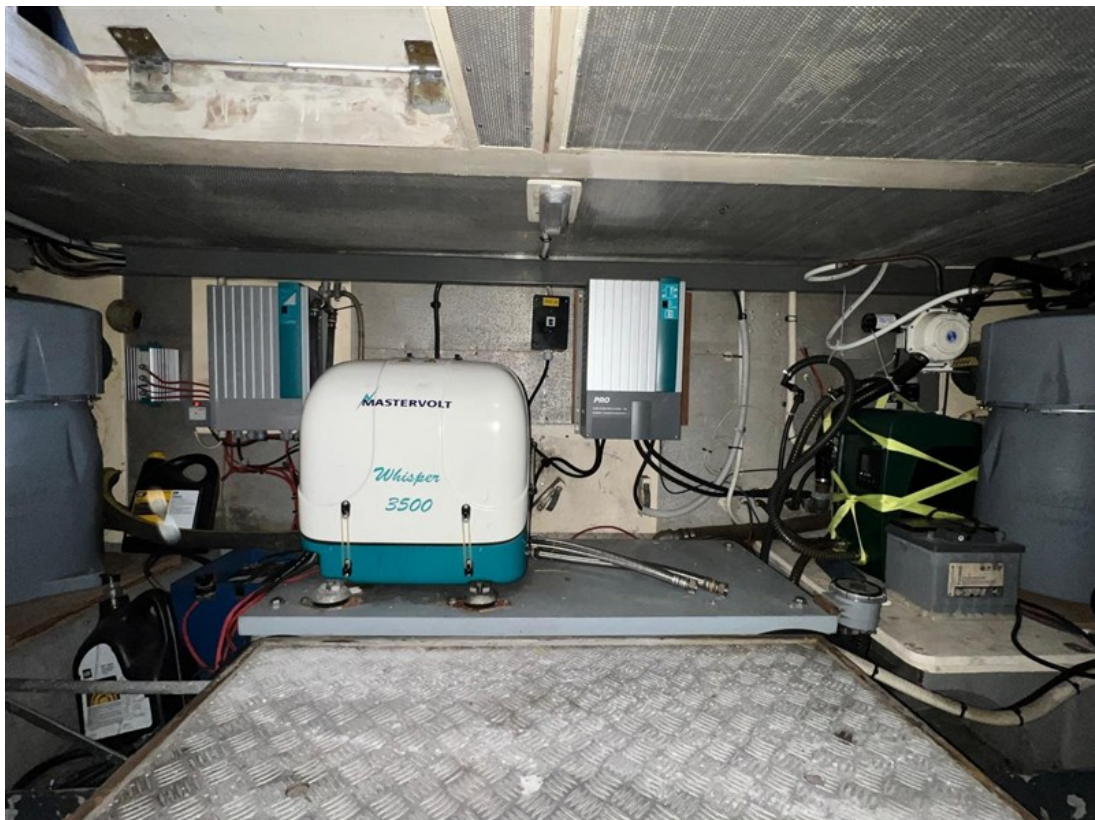

ELBURG YACHTING®

international yachtbrokers

Gegevens worden geacht juist te zijn, doch worden niet gegarandeerd. - Whilst every care has been taken in the preparation of the particulars, their correctness is not guaranteed.

J.P. Broekhovenstraat 37
8081 HB Elburg
The Netherlands

Referentie
B23114101

info@elburgyachting.nl
www.elburgyachting.nl
+31 525 68 68 68